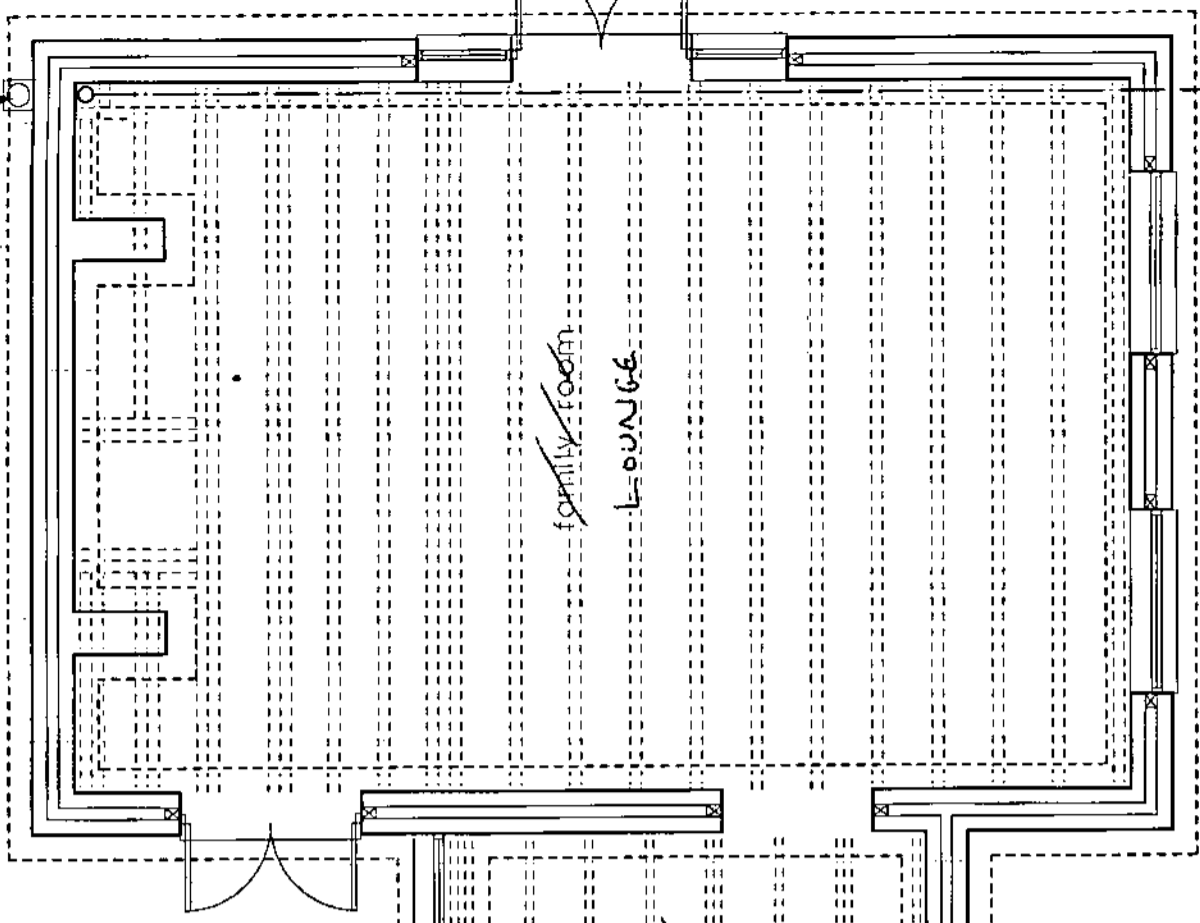

RODABLE B.I.G

family room
LOUNGE

DATE 07/04/2016
REFERENCE: ROSE COTTAGE 2016/2

TO MAINS

ROSE COTTAGE
86 LITTLE ANN ROAD
ABBOTTS ANN
AUSDORFER
SP11 7NW

STUDY / OFFICE

SD

LOUNGE
DINING ROOM

HALL

STAY ROOM
ROOM ADJOINING
KITCHEN AS
KNOWN AS
"SNUG"

KITCHEN

NEW GAS BOILER

UTILITY

W.C.

0.5m
0.5m

□ □

INTERNAL WALLS
TO BE DEMOLISHED
(2 MATCHED AREAS)
STRUCTURAL STEEL BEAM
TO BE FITTED ABOVE

LOCATION
OF
HERITAGE
WINDOW

PROPOSED PLANS 1:50