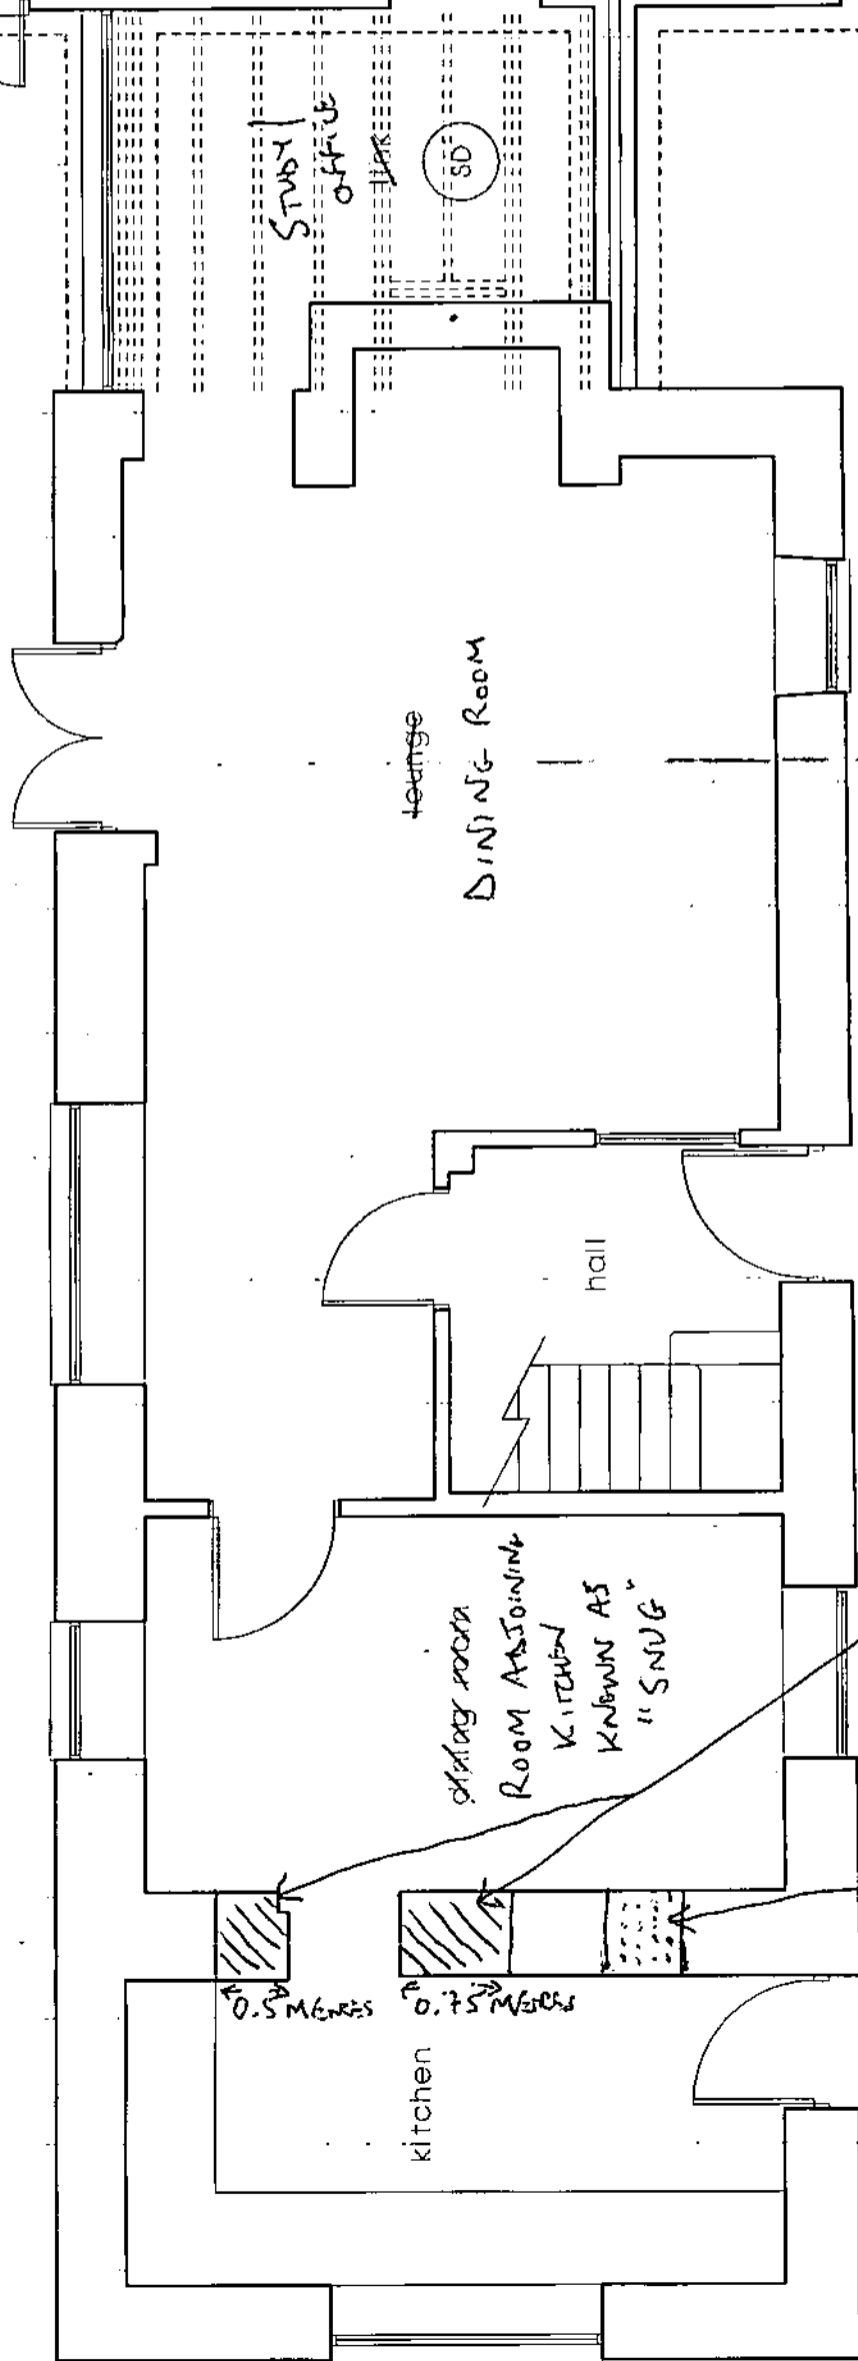

RODABLE B.I.G

family room
LOUNGE

DATE 07/04/2016
REFERENCE: ROSE COTTAGE 2016/2

TO MAINS

ROSE COTTAGE
86 LITTLE ANN ROAD
ABBOTTS ANN
AUSDORFER
SP11 7NW

STUDY / OFFICE

SD

LOUNGE
DINING ROOM

HALL

STAY ROOM
ROOM ADJOINING
KITCHEN AS
KNOWN AS
"SNUG"

KITCHEN

NEW GAS BOILER

UTILITY

W.C.

0.5m
0.5m

□ □

INTERNAL WALLS
TO BE DEMOLISHED
(2 MATCHED AREAS)
STRUCTURAL STEEL BEAM
TO BE FITTED ABOVE

LOCATION
OF
HERITAGE
WINDOW

PROPOSED PLANS 1:50